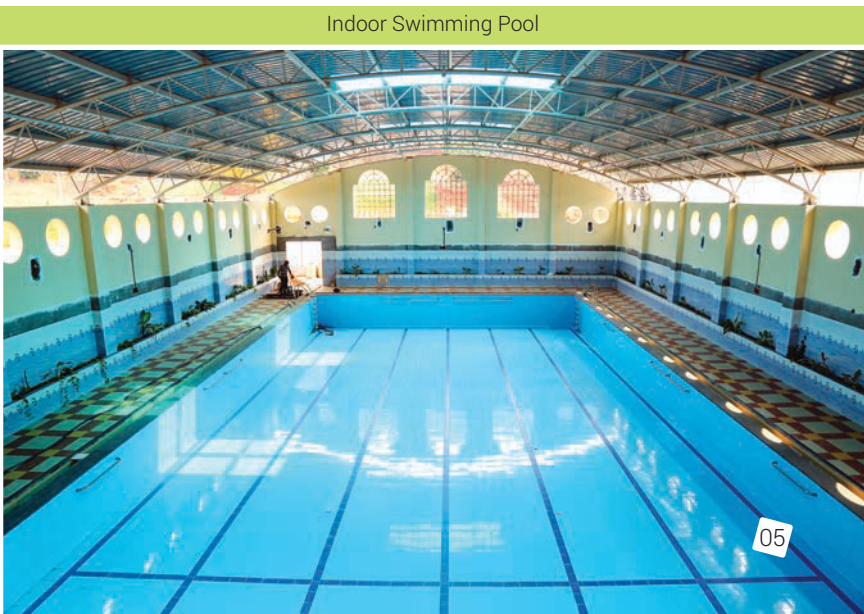

Meditation in Amphi Theatre

Indoor Swimming Pool

Hostel Room

NCC Parade on Republic Day

Hygienic Dining Hall

the minds of their wards. But, At HVS we have dutifully taken up the onus of this responsibility on our shoulders and have incorporated "Value Education" as an integral part of our curriculum up to Grade 9. By the time our students pass out- they will have been thoroughly groomed in the ancient Indian Values and ethos of